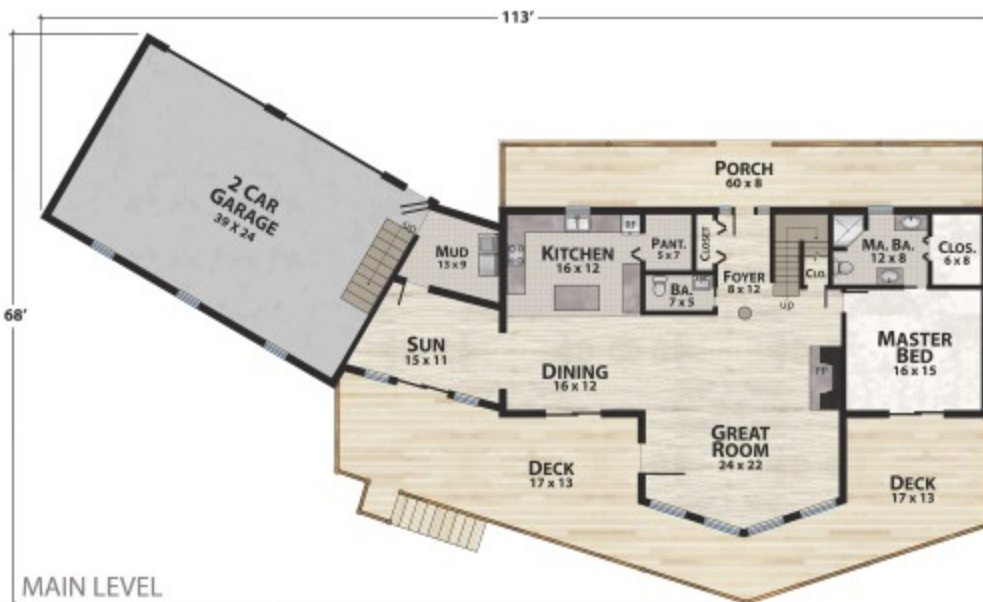

The Black Bear Lodge

natural element homes

The Classic Plans Collection

1-800-970-2224

Main Level - 2,018 Square Feet Upper Level - 1,091 Square Feet 3,109 Heated Total Square Feet
 4 Bed - 3 Bath - 1 Half Bath 1,269 SF Outdoor Living 1,904 SF Garage/Bonus 2,018 SF Optional Basement