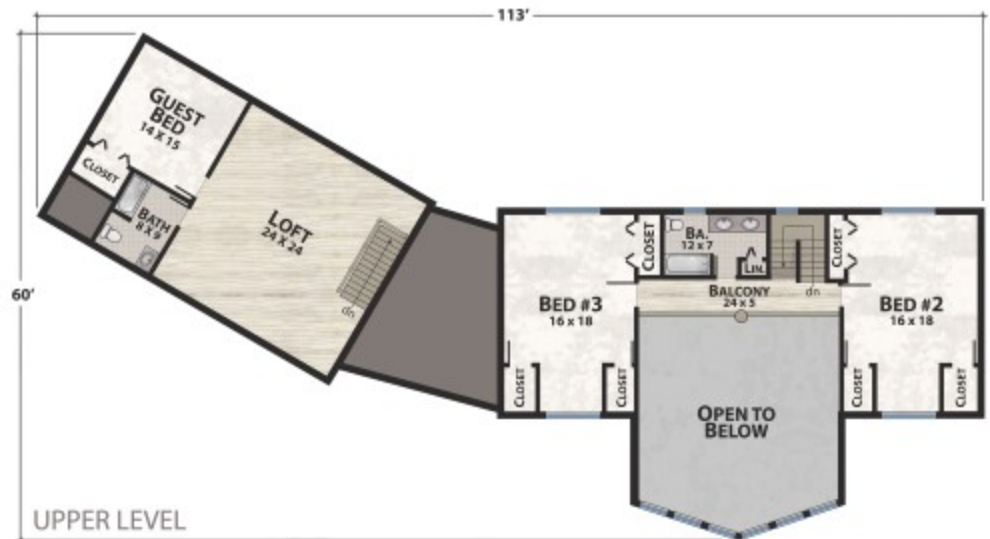

The Black Bear Lodge

natural element homes

The Classic Plans Collection

1-800-970-2224

Main Level - 2,018 Square Feet Upper Level - 1,091 Square Feet 3,109 Heated Total Square Feet
 4 Bed - 3 Bath - 1 Half Bath 1,269 SF Outdoor Living 1,904 SF Garage/Bonus 2,018 SF Optional Basement